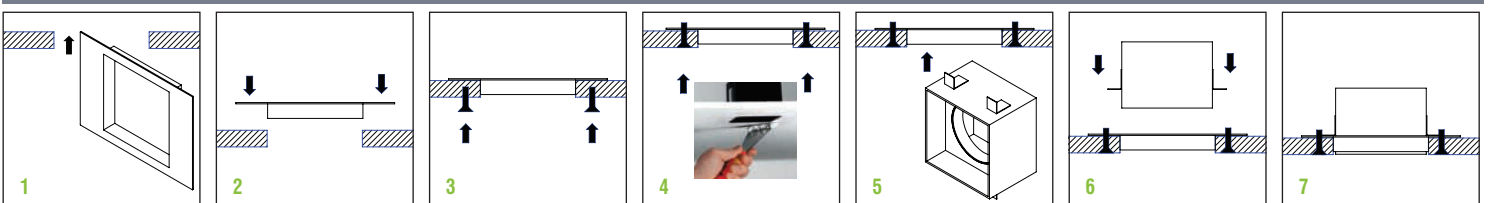

INSTALLATION

Colour Codes:

1. 1 White
   2 Titan
   3 Black
   4 Chrome
   5 matt Alum.
   6 Gold
   7 matt Gold
   8 Bronze
   9 Anodized