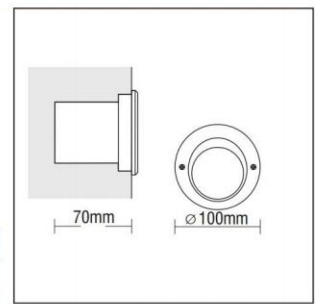

CE	F	IP 54
D		
LED	25°C	230V AC 50 Hz

- Aluminium body.
- Sandblasted glass.
- Metal blind.
- Silicone sealant.
- Power LED 230V AC/50Hz.
- Efficiency:
  4W: 3000 K: 400 Lumen, CRI: min. 80
  4W: 4000 K: 400 Lumen, CRI: min. 80

Code	Description	Kg
85822	Tyco RB Led 4W 230V AC Warm	0,400
85823	Tyco RB Led 4W 230V AC Neutral	0,400