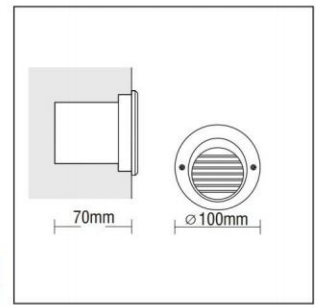

- Aluminium body.
- Sandblasted glass.
- Metal blind.
- Silicone sealant.

Code	Description	Kg
85799	Tyco RB 1x20W QT-LP 9 / G4	0,400

Colour Codes:

- 1 White 2 Titan 5 matt Alum.

TYCO

TYCO LED

CE	F	IP 54
D		
LED	25°C	230V AC 50 Hz