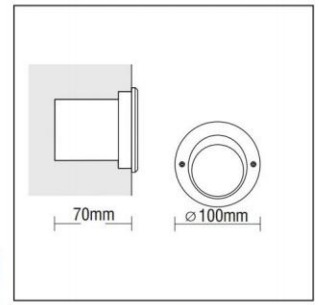

CE F IP 54

OSRAM HALOCTAR PHILIPS CAPSULELINE

12V AC

- Aluminium body.
- Sandblasted glass.
- Metal blind.
- Silicone sealant.

Code	Description	Kg
85799	Tyco RB 1x20W QT-LP 9 / G4	0,400