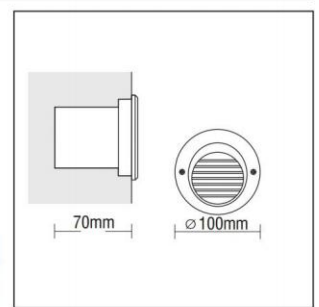

Colour Codes:

1. 1 White 2 Titan 5 matt Alum.

103x103x70mm

Ø 97x 70mm

TRANSFORMERS 12V AC

DESCRIPTION	WATT	CODE
ELECTRONIC	10-60W	800005
ELECTRONIC	10-70W	800006
ELECTRONIC	35-105W	800007