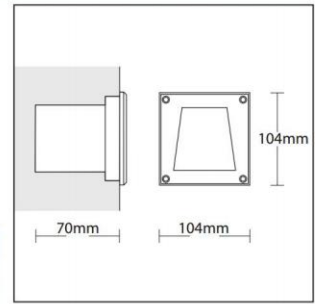

CE	F	IP 54
D		
LED	25°C	230V AC 50 Hz

- Aluminium body.
- Sandblasted glass.
- Silicone sealant.
- Power LED 230V AC/50Hz.
- Efficiency:
  4W: 3000 K: 400 Lumen, CRI: min. 80
  4W: 4000 K: 400 Lumen, CRI: min. 80

Code	Description	Kg
85797	Tyco R Led 4W 230V AC Warm	0,400
85798	Tyco R Led 4W 230V AC Neutral	0,400