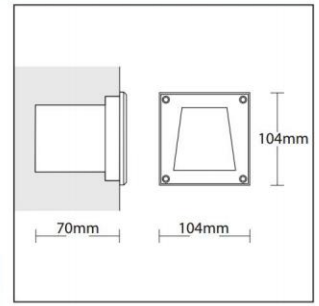

CE F IP 54

OSRAM HALOCTAR PHILIPS CAPSULELINE

12V AC

- Aluminium body.
- Sandblasted glass.
- Silicone sealant.

Code	Description	Kg
85701	Tyco R 1x20W QT-LP 9 / G4	0,400