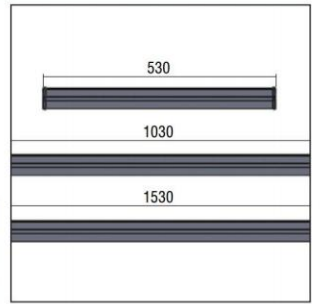

Technical Features

- Aluminium body.
- Beam distribution lens.
- Transparent PMMA profile cover.
- Silicone sealant.
- Pure light without IR/UV radiation.
- From 12W with 1285 Lumen up to 39W 4080 Lumen/m.
- Operation life: 50,000 hours with efficiency > 70% of the initial luminous flux.
- Supplied with 3x1mm NEOPRENE 1,5m cable.

Upon request:

Available with highest colour rendering index (CRI)

SLIM 3 - LED

SLIM 3 - LED

CE F 850°C IP 65

LED ta 25°C 350-1050mA

- Beams: Spot, Medium, Wide, WW.
- Aluminium body.
- PMMA cover.
- Efficiency:
- 39W: 6000 K: 4080 Lumen, CRI: min. 75
- 39W: 4000 K: 3360 Lumen, CRI: min. 75
- 39W: 3000 K: 3360 Lumen, CRI: min. 80

Code	Description	Kg
812111	SLIM 3 LED 0,53m 21W (9-21W) Adjustable (1 driver required)	1,300
812221	SLIM 3 LED 1,03m 39W (14-39W) Adjustable (1 driver required)	1,800
812331	SLIM 3 LED 1,53m 65W (20-65W) Adjustable (2 drivers required)	2,300