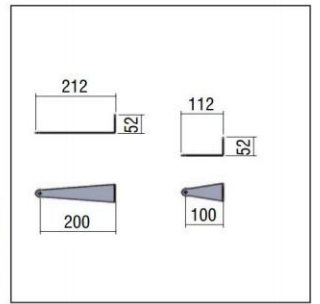

Grid for accessories.

- Aluminium brackets.

Code	Description	Kg
800041	DRIVER max. 50W	0,300
801101	Set aluminium brackets 10cm	0,300
801102	Set aluminium brackets 20cm	0,400