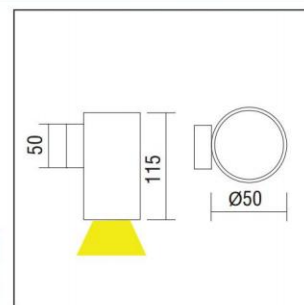

BEAM 7 LED IP65

BEAM 7 - ONE WAY

CE	F	850°C	IP 65
LED	350/500mA	ta 25°C	

- Beams: Spot, Medium, Wide.
- 1x1W power consumption driven at 350mA.
- 1x2W power consumption driven at 500mA.
- Efficiency:
1x1W: 4000 K: 321 Lumen, CRI: min. 75
1x1W: 3000 K: 300 Lumen, CRI: min. 80
1x2W: 4000 K: 450 Lumen, CRI: min. 75
1x2W: 3000 K: 420 Lumen, CRI: min. 80
Maximum: 107 Lm/W

Code	Description	Kg
85770	BEAM7 ONE WAY 1 LED x 1W (Integrated Control Gear)	0,500
85771	BEAM7 ONE WAY 1 LED x 2W (Integrated Control Gear)	0,500

BEAM 7 - TWO WAY

CE	F	850°C	IP 65
LED	350/500mA	ta 25°C	

- Beams: Spot, Medium, Wide.
- 2x1W power consumption driven at 350mA.
- 2x2W power consumption driven at 500mA.
- Efficiency:
1+1x1W: 4000 K: 107+107 Lumen, CRI: min. 75
1+1x1W: 3000 K: 100+100 Lumen, CRI: min. 80
1+1x2W: 4000 K: 150+150 Lumen, CRI: min. 75
1+1x2W: 3000 K: 140+140 Lumen, CRI: min. 80
Maximum: 107 Lm/W

Code	Description	Kg
85776	BEAM7 TWO WAY 1+1 LED x 1W (Integrated Control Gear)	0,650
85777	BEAM7 TWO WAY 1+1 LED x 2W (Integrated Control Gear)	0,650

LED COLOUR CODES:

2 Warm 3 Neutral

Beams Codes:

10 spot/spot 30 medium/medium 45 wide/wide 90 spot/medium 91 spot/wide 92 medium/wide

Colour Codes:

0 Colours 1 White 2 Titan 3 Black 4 Chrome 5 matt Alum.

Versions

BEAM 7 - ONE WAY
1/2W
OPTICS
S / M / W

BEAM 7 - TWO WAY
1+1/2+2W
OPTICS
S / M / W