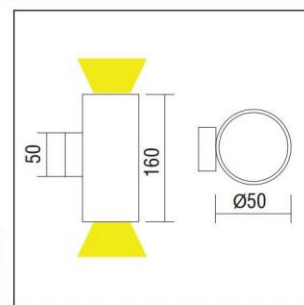

CE	F	850°C	IP 65
LED	350/500mA	ta 25°C	

- Beams: Spot, Medium, Wide.  
 - 1x1W power consumption driven at 350mA.  
 - 1x2W power consumption driven at 500mA.  
 - Efficiency:  
 1x1W: 4000 K: 321 Lumen, CRI: min. 75  
 1x1W: 3000 K: 300 Lumen, CRI: min. 80  
 1x2W: 4000 K: 450 Lumen, CRI: min. 75  
 1x2W: 3000 K: 420 Lumen, CRI: min. 80  
 Maximum: 107 Lm/W

Code	Description	Kg
85770	BEAM7 ONE WAY 1 LED x 1W (Integrated Control Gear)	0,500
85771	BEAM7 ONE WAY 1 LED x 2W (Integrated Control Gear)	0,500

BEAM 7 - TWO WAY

CE	F	850°C	IP 65
LED	350/500mA	ta 25°C	

- Beams: Spot, Medium, Wide.  
 - 2x1W power consumption driven at 350mA.  
 - 2x2W power consumption driven at 500mA.  
 - Efficiency:  
 1+1x1W: 4000 K: 107+107 Lumen, CRI: min. 75  
 1+1x1W: 3000 K: 100+100 Lumen, CRI: min. 80  
 1+1x2W: 4000 K: 150+150 Lumen, CRI: min. 75  
 1+1x2W: 3000 K: 140+140 Lumen, CRI: min. 80  
 Maximum: 107 Lm/W

Code	Description	Kg
85776	BEAM7 TWO WAY 1+1 LED x 1W (Integrated Control Gear)	0,650
85777	BEAM7 TWO WAY 1+1 LED x 2W (Integrated Control Gear)	0,650

LED COLOUR CODES:

2 Warm 3 Neutral

Beams Codes:

10 spot/spot 30 medium/medium 45 wide/wide 90 spot/medium 91 spot/wide 92 medium/wide