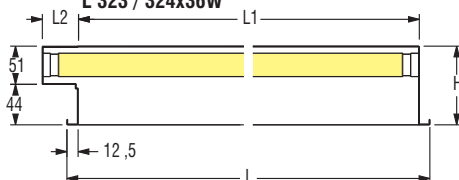

Note: The preceding luminaires are also available in **TITAN** colour with **10%** extra charge on the price list.

**Dimensions**

**T26 & T16**  
**L 321**

**T26 & T16**  
**L 322 - L 323 - L 324**

**L 321x18 / 36W**  
**L 322x18 / 36W**  
**L 323 / 324x36W**