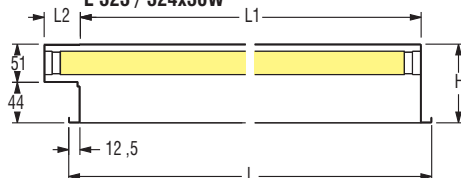

Note: The preceding luminaires are also available in **TITAN** colour with **10%** extra charge on the price list.

Dimensions

T26 & T16
L 321

T26 & T16
L 322 - L 323 - L 324

L 321x18 / 36W
L 322x18 / 36W
L 323 / 324x36W