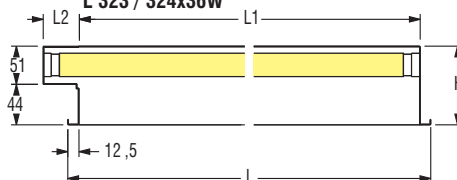

Note: The preceding luminaires are also available in TITAN colour with 10% extra charge on the price list.

Dimensions

T26 & T16
L 321

T26 & T16
L 322 - L 323 - L 324

L 323x18W
L 324x18W

L 321x18 / 36W
L 322x18 / 36W
L 323 / 324x36W