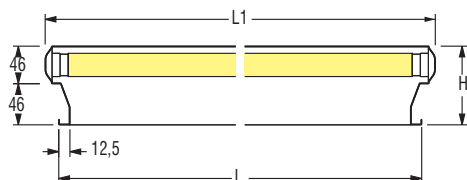

Note: The preceding luminaires are also available in TITAN colour with 10% extra charge on the price list.

Dimensions

T26 & T16
L 321

T26 & T16
L 322 - L 323 - L 324

L 323x18W
L 324x18W

L 321x18 / 36W
L 322x18 / 36W
L 323 / 324x36W