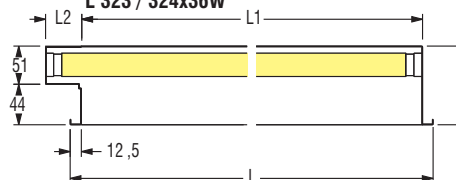

L 321x18 / 36W
L 322x18 / 36W
L 323 / 324x18W IP54
L 323 / 324x36W