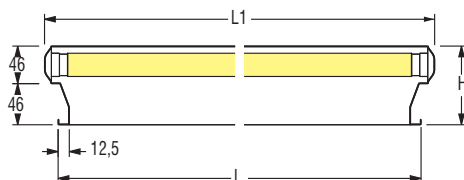

Note: The preceding luminaires are also available in **TITAN** colour with **10%** extra charge on the price list.

**Dimensions**

**T26 & T16**  
L 321

**T26 & T16**  
L 322 - L 323 - L 324

L 323x18W  
L 324x18W IP20 / IP40