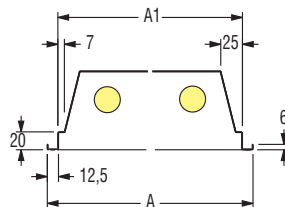

Note: The preceding luminaires are also available in **TITAN** colour with **10%** extra charge on the price list.

Dimensions

T26 & T16
L 321

T26 & T16
L 322 - L 323 - L 324

L 321x18 / 36W
L 322x18 / 36W
L 323 / 324x18W IP54
L 323 / 324x36W