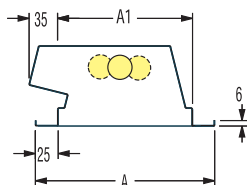

Note: The preceding luminaires are also available in **TITAN** colour with **10%** extra charge on the price list.

L 560, L 551