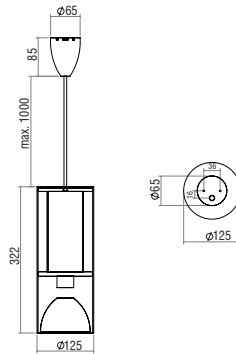

OSRAM: HCI-T  
 PHILIPS: CDM-T  
 PAR 30

**ROLLER**  
(SURFACE MOUNTED)

• Aluminium body

**PRICE LIST**

| CODE             | DESCRIPTION  | COLOUR              |
|------------------|--|---------------------|
| 88020            | 1x35W HIT-CE / G12 Flood <b>IP54</b>                 | White, Titan, Black |
| 88021            | 1x70W HIT-CE / G12 Flood <b>IP54</b>                 | White, Titan, Black |
| 88022            | 1x35W HIT-CE / G12 Spot <b>IP54</b>                  | White, Titan, Black |
| 88023            | 1x70W HIT-CE / G12 Spot <b>IP54</b>                  | White, Titan, Black |
| 88024            | 1x max.100W PAR30 / E27 <b>IP20</b>                  | White, Titan, Black |
| 88020            | 1x35W HIT-CE / G12 Flood <b>IP54</b>                 | Chrome, matt Alum.  |
| 88021            | 1x70W HIT-CE / G12 Flood <b>IP54</b>                 | Chrome, matt Alum.  |
| 88022            | 1x35W HIT-CE / G12 Spot <b>IP54</b>                  | Chrome, matt Alum.  |
| 88023            | 1x70W HIT-CE / G12 Spot <b>IP54</b>                  | Chrome, matt Alum.  |
| 88024            | 1x max.100W PAR30 / E27 <b>IP20</b>                  | Chrome, matt Alum.  |
| <b>ACCESSORY</b> |  |                     |
| 80800            | SUSPENSION with POWER SUPPLY and ROSETTE max. 1000mm | White, Titan, Black |
| 80800            | SUSPENSION with POWER SUPPLY and ROSETTE max. 1000mm | Chrome, matt Alum.  |