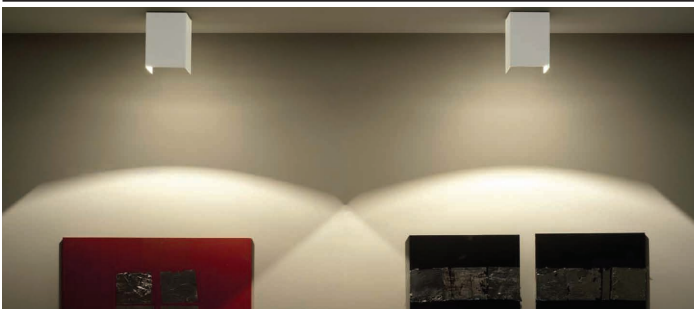

OSRAM: HCI-T  
 PHILIPS: CDM-T  
 PAR 30

**ROLLER**  
(SURFACE MOUNTED)

• Aluminium body

**PRICE LIST**

| CODE             | DESCRIPTION  | COLOUR              |
|------------------|--|---------------------|
| 88020            | 1x35W HIT-CE / G12 Flood <b>IP54</b>                 | White, Titan, Black |
| 88021            | 1x70W HIT-CE / G12 Flood <b>IP54</b>                 | White, Titan, Black |
| 88022            | 1x35W HIT-CE / G12 Spot <b>IP54</b>                  | White, Titan, Black |
| 88023            | 1x70W HIT-CE / G12 Spot <b>IP54</b>                  | White, Titan, Black |
| 88024            | 1x max.100W PAR30 / E27 <b>IP20</b>                  | White, Titan, Black |
| 88020            | 1x35W HIT-CE / G12 Flood <b>IP54</b>                 | Chrome, matt Alum.  |
| 88021            | 1x70W HIT-CE / G12 Flood <b>IP54</b>                 | Chrome, matt Alum.  |
| 88022            | 1x35W HIT-CE / G12 Spot <b>IP54</b>                  | Chrome, matt Alum.  |
| 88023            | 1x70W HIT-CE / G12 Spot <b>IP54</b>                  | Chrome, matt Alum.  |
| 88024            | 1x max.100W PAR30 / E27 <b>IP20</b>                  | Chrome, matt Alum.  |
| <b>ACCESSORY</b> |  |                     |
| 80800            | SUSPENSION with POWER SUPPLY and ROSETTE max. 1000mm | White, Titan, Black |
| 80800            | SUSPENSION with POWER SUPPLY and ROSETTE max. 1000mm | Chrome, matt Alum.  |

**Colour Codes:**

- 1 White 2 Titan 3 Black 4 Chrome 5 matt Alum. 6 Gold 7 matt Gold 8 Bronze 9 Anodized