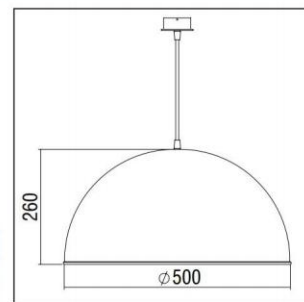

- Version for CFL/E27.
- 2m suspension cable, adjustable.
- Flat finish.
- Aluminium rosette \varnothing 70mm.

Code	Description	Kg
87609	Urania Suspension	0,230
80740	Urania Reflector \varnothing 300	0,610

URANIA \varnothing 400

CE	F	⊕	IP 20
CFL TUBE			
E27			

- Version for CFL/E27.
- 2m suspension cable, adjustable.
- Flat finish.
- Aluminium rosette \varnothing 70mm.

Code	Description	Kg
87609	Urania Suspension	0,230
80739	Urania Reflector \varnothing 400	0,710

URANIA \varnothing 500

CE	F	⊕	IP 20
CFL GLOBE			
E27			

- Version for CFL/E27.
- 2m suspension cable, adjustable.
- Flat finish.
- Aluminium rosette \varnothing 70mm.

Code	Description	Kg
87609	Urania Suspension	0,230
80738	Urania Reflector \varnothing 500	1,140