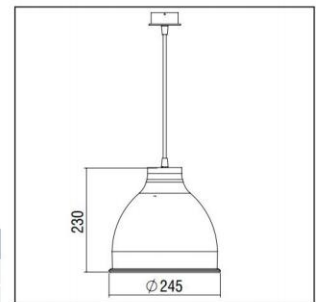

## KLIO

KLIO  $\varnothing$ 180

CE	F	⊕	IP 20
CFL TUBE			
E27			

- Version for CFL/E27.
- 2m suspension cable, adjustable.
- Flat finish.
- Aluminium rosette  $\varnothing$ 70mm.

Code	Description	Kg
87609	Klio Suspension	0,230
80736	Klio Reflector $\varnothing$ 180	0,220

KLIO  $\varnothing$ 245

CE	F	⊕	IP 20
CFL TUBE			
E27			

- Version for CFL/E27.
- 2m suspension cable, adjustable.
- Flat finish.
- Aluminium rosette  $\varnothing$ 70mm.

Code	Description	Kg
87609	Klio Suspension	0,230
80737	Klio Reflector $\varnothing$ 245	0,320