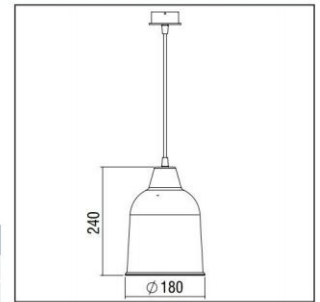

## Technical Features

- Aluminium reflector, painted in selected colour or plated.
- Canopy in white colour.
- Suspension with 2m textile cord 3x0,75mm<sup>2</sup>.

**Upon request**

- Textile cord in red colour.

## KLIO

KLIO  $\varnothing$ 180

CE	F	⊕	IP 20
CFL TUBE			
E27			

- Version for CFL/E27.
- 2m suspension cable, adjustable.
- Flat finish.
- Aluminium rosette  $\varnothing$ 70mm.

Code	Description	Kg
87609	Klio Suspension	0,230
80736	Klio Reflector $\varnothing$ 180	0,220

KLIO  $\varnothing$ 245

CE	F	⊕	IP 20
CFL TUBE			
E27			

- Version for CFL/E27.
- 2m suspension cable, adjustable.
- Flat finish.
- Aluminium rosette  $\varnothing$ 70mm.

Code	Description	Kg
87609	Klio Suspension	0,230
80737	Klio Reflector $\varnothing$ 245	0,320