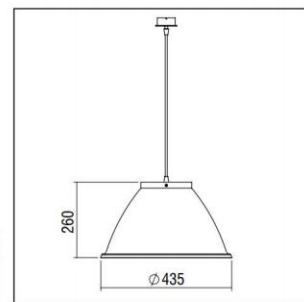

THALIA

THALIA $\varnothing$ 315 Flat

CE	F	⊕	IP 20
CFL TUBE			
E27			

- Version for CFL/E27.
- 2m suspension cable, adjustable.
- Flat finish.
- Aluminium rosette $\varnothing$ 70mm.

Code	Description	Kg
87601	Thalia Suspension Flat $\varnothing$315	0,260
80732	Thalia Reflector $\varnothing$315	0,420

THALIA $\varnothing$ 315 Hook

CE	F	⊕	IP 20
CFL TUBE			
E27			

- Version for CFL/E27.
- 2m suspension cable, adjustable.
- Hook finish.
- Aluminium rosette $\varnothing$ 70mm.

Code	Description	Kg
87602	Thalia Suspension Hook $\varnothing$315	0,300
80732	Thalia Reflector $\varnothing$315	0,420

THALIA $\varnothing$ 435 Flat

CE	F	⊕	IP 20
CFL TUBE	CFL GLOBE		
E27	E27		

- Version for CFL/E27.
- 2m suspension cable, adjustable.
- Flat finish.
- Aluminium rosette $\varnothing$ 70mm.

Code	Description	Kg
87603	Thalia Suspension Flat $\varnothing$435	0,260
80733	Thalia Reflector $\varnothing$435	0,590

THALIA $\varnothing$ 435 Hook

CE	F	⊕	IP 20
CFL TUBE	CFL GLOBE		
E27	E27		

- Version for CFL/E27.
- 2m suspension cable, adjustable.
- Hook finish.
- Aluminium rosette $\varnothing$ 70mm.

Code	Description	Kg
87604	Thalia Suspension Hook $\varnothing$435	0,300
80733	Thalia Reflector $\varnothing$435	0,590

Colour Codes:

0 Colours 1 White 2 Titan 3 Black