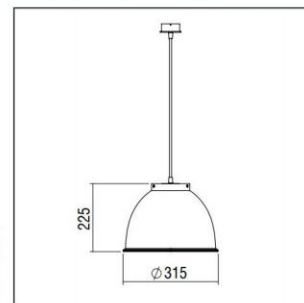

CFL GLOBE 23W, 1371Lm, in 2700 K or 4000 K.

THALIA

THALIA \varnothing 315 Flat

CE	F	⊕	IP 20
CFL TUBE			
E27			

- Version for CFL/E27.
- 2m suspension cable, adjustable.
- Flat finish.
- Aluminium rosette \varnothing 70mm.

Code	Description	Kg
87601	Thalia Suspension Flat \varnothing 315	0,260
80732	Thalia Reflector \varnothing 315	0,420

THALIA \varnothing 315 Hook

CE	F	⊕	IP 20
CFL TUBE			
E27			

- Version for CFL/E27.
- 2m suspension cable, adjustable.
- Hook finish.
- Aluminium rosette \varnothing 70mm.