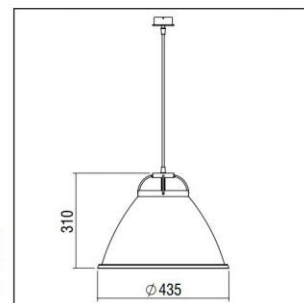

Colour Codes:

0 Colours 1 White 2 Titan 3 Black