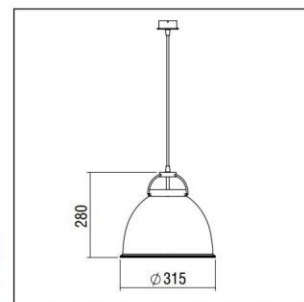

THALIA

THALIA $\varnothing$ 315 Flat

CE	F	⊕	IP 20
CFL TUBE			
E27			

- Version for CFL/E27.
- 2m suspension cable, adjustable.
- Flat finish.
- Aluminium rosette $\varnothing$ 70mm.

Code	Description	Kg
87601	Thalia Suspension Flat $\varnothing$315	0,260
80732	Thalia Reflector $\varnothing$315	0,420

THALIA $\varnothing$ 315 Hook

CE	F	⊕	IP 20
CFL TUBE			
E27			

- Version for CFL/E27.
- 2m suspension cable, adjustable.
- Hook finish.
- Aluminium rosette $\varnothing$ 70mm.

Code	Description	Kg
87602	Thalia Suspension Hook $\varnothing$315	0,300
80732	Thalia Reflector $\varnothing$315	0,420

THALIA $\varnothing$ 435 Flat

CE	F	⊕	IP 20
CFL TUBE	CFL GLOBE		
E27	E27		

- Version for CFL/E27.
- 2m suspension cable, adjustable.
- Flat finish.
- Aluminium rosette $\varnothing$ 70mm.

Code	Description	Kg
87603	Thalia Suspension Flat $\varnothing$435	0,260
80733	Thalia Reflector $\varnothing$435	0,590

THALIA $\varnothing$ 435 Hook

CE	F	⊕	IP 20
CFL TUBE	CFL GLOBE		
E27	E27		

- Version for CFL/E27.
- 2m suspension cable, adjustable.
- Hook finish.
- Aluminium rosette $\varnothing$ 70mm.

Code	Description	Kg
87604	Thalia Suspension Hook $\varnothing$435	0,300
80733	Thalia Reflector $\varnothing$435	0,590

Colour Codes:

0 Colours 1 White 2 Titan 3 Black