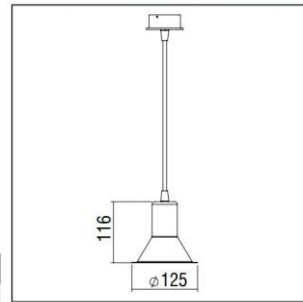

## BELLITO

### BELLITO

CE	F	⊕	IP 20
PAR 16	LED	FLUO	

- Version for GU10, GU10 LED.
- 1m suspension cable, adjustable.
- Flat finish.
- Aluminium rosette  $\varnothing 70\text{mm}$ .

Code	Description	Kg
87501	Bellito GU10	0,220