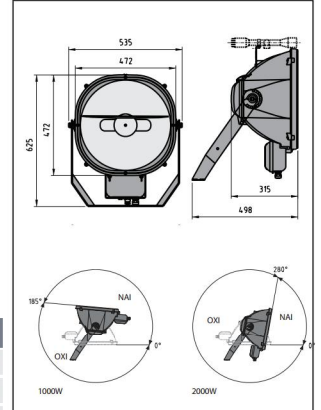

FLOODLIGHTS

LIGHTMASTER ONE 1000 / 2000

LIGHTMASTER 1000 - Symmetrical

- High intensity circular reflector (with baffle to avoid the direct glare), type C1, C2, C3, C4, C5, C6 for short arc lamps.

Code	Description
FA75281	FLOODLIGHT LIGHTMASTER ONE 1000 / K12s-36 (short arc) 75281 R1 (empty with ignitor)
FA75282	FLOODLIGHT LIGHTMASTER ONE 1000 / K12s-36 (short arc) 75282 R2 (empty with ignitor)
FA75283	FLOODLIGHT LIGHTMASTER ONE 1000 / K12s-36 (short arc) 75283 R3 (empty with ignitor)
FA75284	FLOODLIGHT LIGHTMASTER ONE 1000 / K12s-36 (short arc) 75284 R4 (empty with ignitor)
FA75285	FLOODLIGHT LIGHTMASTER ONE 1000 / K12s-36 (short arc) 75285 R5 (empty with ignitor)
FA75286	FLOODLIGHT LIGHTMASTER ONE 1000 / K12s-36 (short arc) 75286 R6 (empty with ignitor)
FA75287	FLOODLIGHT LIGHTMASTER ONE 1000 / K12s-36 (short arc) 75287 R7 (empty with ignitor)
FA75288	FLOODLIGHT LIGHTMASTER ONE 1000 / K12s-36 (short arc) 75288 R8 (empty with ignitor)
FA75289	FLOODLIGHT LIGHTMASTER ONE 1000 / K12s-36 (short arc) 75289 R9 (empty with ignitor)