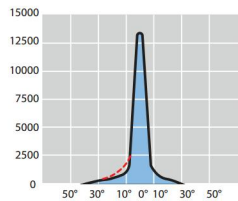

MD 2000W ad arco corto Osram