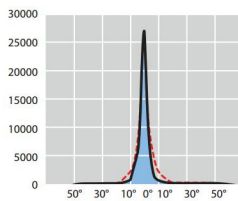

MD 2000W ad arco corto Philips