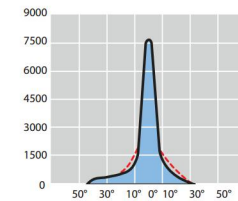

1000W HIT-DE / K12s-36: OSRAM (short arc) HQI-TS 1000/NDL/S, HQI-TS 1000/D/S

Note: The preceding luminaires are also available in **class II**.

MD 2000W ad arco corto Osram

MD 2000W ad arco corto Osram

MD 2000W ad arco corto Osram