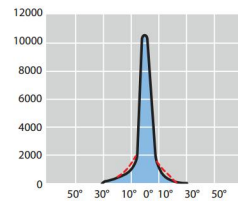

MD 2000W ad arco corto Osram