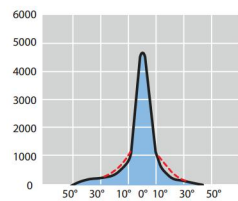

MD 2000W ad arco corto Osram