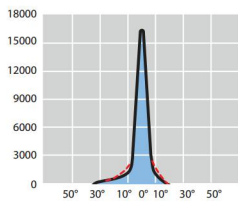

MD 2000W ad arco corto Osram