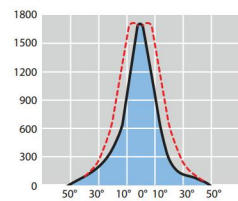

MD 2000W ad arco corto Osram