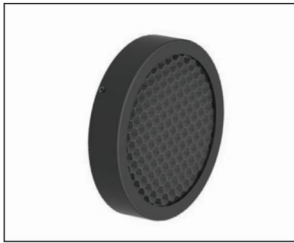

CLUB 1 - ACCESSORIES

HONEYCOMB LOUVRE Ø90

- Aluminium external ring.
- Honeycomb louvre.

Code	Description
80913	Honeycomb Louvre Ø90

OVAL OUTLINE LENS Ø90

- Aluminium external ring.
- Glass oval outline lens.

Code	Description
80912	Oval Outline lens Ø90

SOFT OUTLINE LENS Ø90

- Aluminium external ring.
- Glass soft outline lens.

Code	Description
80911	Soft Outline Lens Ø90

ANTI-GLARE BLADES Ø90

- Aluminium external ring.
- Anti-glare blades.

Code	Description
80914	Anti-glare Blades Ø90

SPOTLIGHT

TRACK or CEILING

CLUB