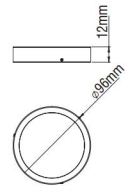

CLUB 1 - ACCESSORIES

HONEYCOMB LOUVRE Ø90

- Aluminium external ring.
- Honeycomb louvre.

Code	Description
80913	Honeycomb Louvre Ø90

OVAL OUTLINE LENS Ø90

- Aluminium external ring.
- Glass oval outline lens.

Code	Description
80912	Oval Outline lens Ø90

SOFT OUTLINE LENS Ø90

- Aluminium external ring.
- Glass soft outline lens.

Code	Description
80911	Soft Outline Lens Ø90

ANTI-GLARE BLADES Ø90

- Aluminium external ring.
- Anti-glare blades.

Code	Description
80914	Anti-glare Blades Ø90

SPOTLIGHT

TRACK or CEILING

CLUB