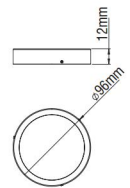

Code	Description
80912	Oval Outline lens Ø90

SOFT OUTLINE LENS Ø90

- Aluminium external ring.
- Glass soft outline lens.

Code	Description
80911	Soft Outline Lens Ø90

ANTI-GLARE BLADES Ø90

- Aluminium external ring.
- Anti-glare blades.

Code	Description
80914	Anti-glare Blades Ø90

SPOTLIGHT

TRACK or CEILING

CLUB