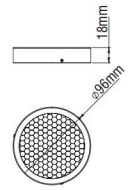

CLUB 1 - ACCESSORIES

HONEYCOMB LOUVRE Ø90

- Aluminium external ring.
- Honeycomb louvre.

Code	Description
80913	Honeycomb Louvre Ø90

OVAL OUTLINE LENS Ø90

- Aluminium external ring.
- Glass oval outline lens.

Code	Description
80912	Oval Outline lens Ø90

SOFT OUTLINE LENS Ø90

- Aluminium external ring.
- Glass soft outline lens.

Code	Description
80911	Soft Outline Lens Ø90

ANTI-GLARE BLADES Ø90

- Aluminium external ring.
- Anti-glare blades.