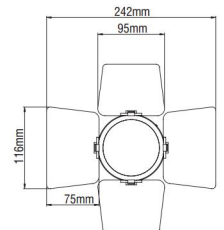

Code	Description
80912	Oval Outline lens Ø90

SOFT OUTLINE LENS Ø90

- Aluminium external ring.
- Glass soft outline lens.

Code	Description
80911	Soft Outline Lens Ø90

ANTI-GLARE BLADES Ø90

- Aluminium external ring.
- Anti-glare blades.

Code	Description
80914	Anti-glare Blades Ø90

SPOTLIGHT

TRACK or CEILING

CLUB